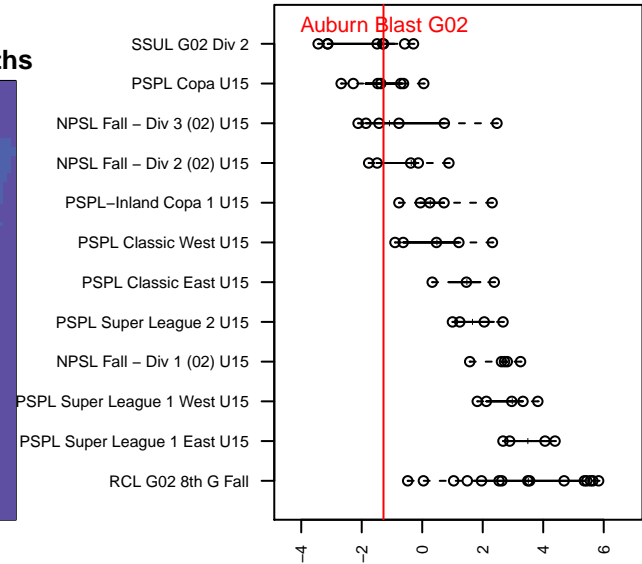

Auburn Blast G02

Auburn, WA
G02 total strength=1069
attack=3.27 defense=1.97
fall league = SSUL G02 Div 2

alt names used:
Auburn Blast

Venues played:
2016 SSUL G02 Division 2

**attack and defense variance (black dot)
relative to other teams
and top 10 in region**

**attack and defense rating
relative to others at age
and all opponents in last 13 months**

Performance relative to 13 month average

Performance relative to 13 month average

date	home		away		venue	pred.home	pred.away
2016-11-20	Harbor Mustangs G02	1	Auburn Blast G02	4	2016 SSUL G02 Division 2	0.56	2.59
2016-11-13	Southlake Select Red Tigers G02	2	Auburn Blast G02	2	2016 SSUL G02 Division 2	0.97	3.71
2016-11-06	Auburn Blast G02	3	STU Evolution Black G02	0	2016 SSUL G02 Division 2	3.70	1.08
2016-10-30	Auburn Blast G02	1	TSC Ladybugs G02	2	2016 SSUL G02 Division 2	1.40	2.95
2016-10-29	CFSC Shock G02	1	Auburn Blast G02	2	2016 SSUL G02 Division 2	2.05	2.16
2016-10-23	UPSC Rave Blue G02	2	Auburn Blast G02	2	2016 SSUL G02 Division 2	1.75	1.90
2016-10-09	Auburn Blast G02	4	CFSC Shock G02	1	2016 SSUL G02 Division 2	2.16	2.05
2016-10-02	Auburn Blast G02	2	Harbor Mustangs G02	1	2016 SSUL G02 Division 2	2.59	0.56
2016-09-25	Auburn Blast G02	2	Southlake Select Red Tigers G02	1	2016 SSUL G02 Division 2	3.71	0.97
2016-09-17	STU Evolution Black G02	1	Auburn Blast G02	4	2016 SSUL G02 Division 2	1.08	3.70
2016-09-11	TSC Ladybugs G02	5	Auburn Blast G02	3	2016 SSUL G02 Division 2	2.95	1.40